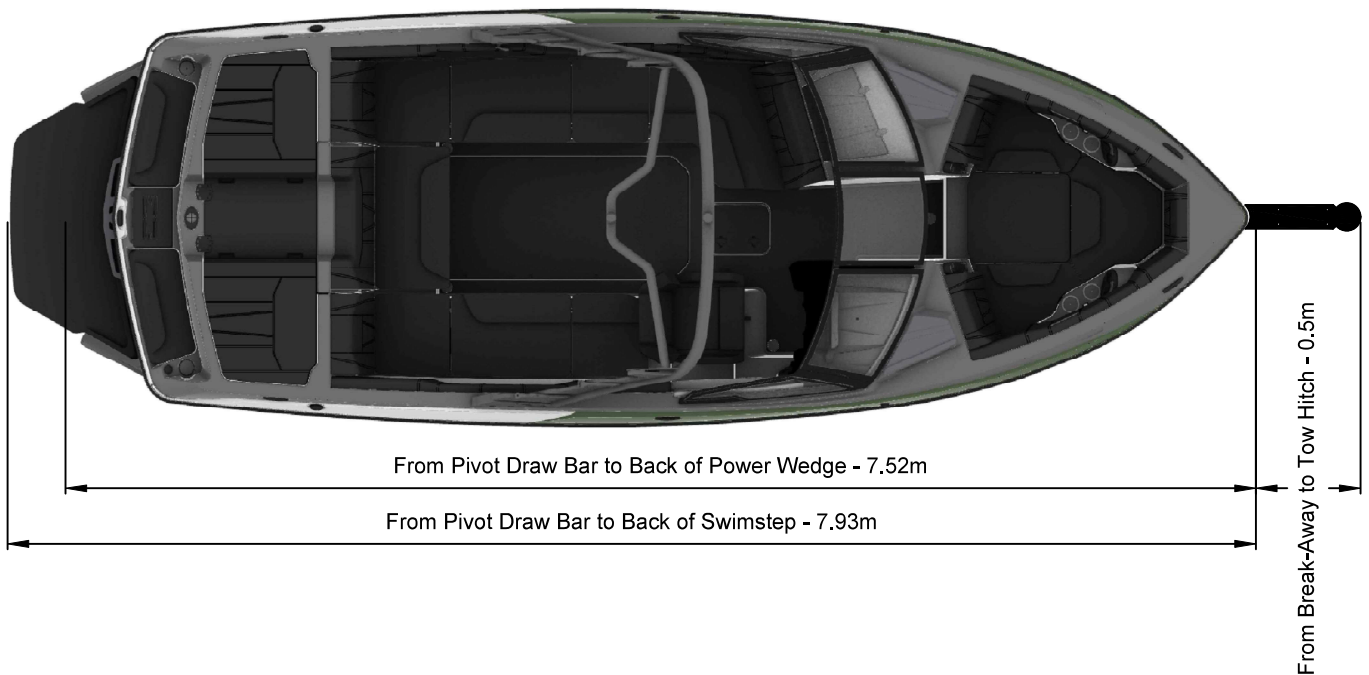

2021 WAKESETTER 23LSV

TOWER OPTION: G5

All measurements carry a tolerance of $\pm 5\text{mm}$

Length - 7.01m
 Draft - 0.81m
 Width - 2.59m
 Trailer Width - 2.50m
 Towing Weight - Dry (approx) - 3100kg

THIS DOCUMENT IS A GUIDE ONLY!