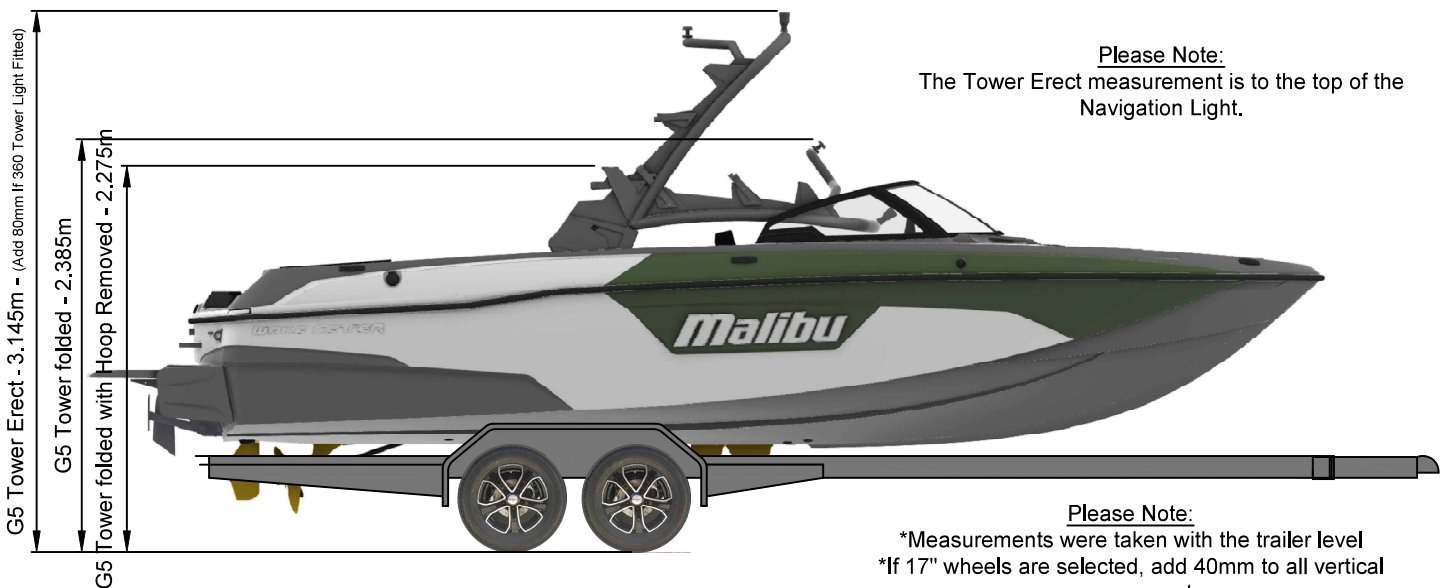

2021 WAKESETTER 23LSV

TOWER OPTION: G5

All measurements carry a tolerance of $\pm 5\text{mm}$

Length - 7.01m
 Draft - 0.81m
 Width - 2.59m
 Trailer Width - 2.50m
 Towing Weight - Dry (approx) - 3100kg

THIS DOCUMENT IS A GUIDE ONLY!